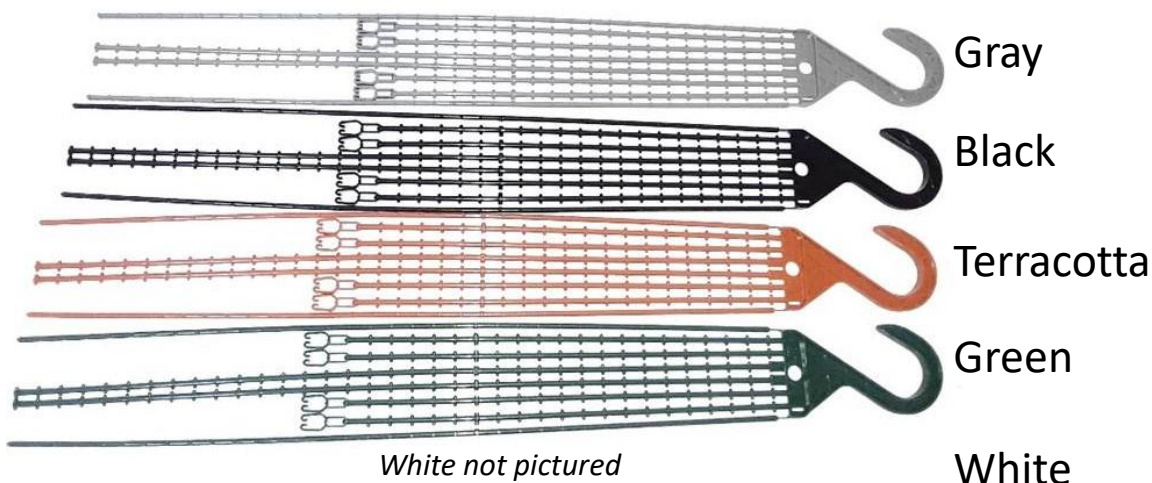

Growers All-in-One Hanger and Trellis

*
Note
All
hangers
are the
same
length

Trellis Color	WHSL price per Unit		
	1-100 Units	101-200 Units	201+ Units
Any Color	\$1.72	\$1.55	\$1.48

Solar Light Color	WHSL price per Unit		
	1-100 Units	101-200 Units	201+ Units
Bright White	\$7.28	\$7.15	\$6.52
Warm White	\$7.28	\$7.15	\$6.52