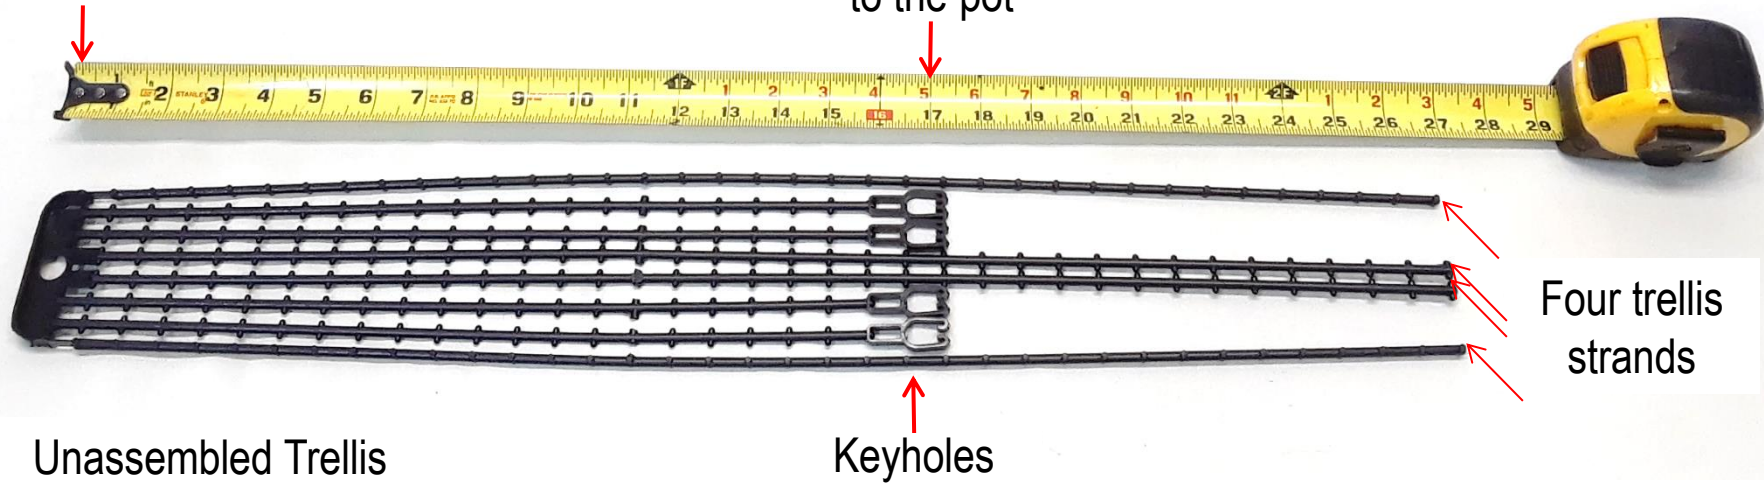

The Latch-on-Pot Trellis as shipped (without solar lights)

A Guide to the Parts

Utility Handle

17 inch tension strands that clip on to the pot

All 8 strands have nubs for vining plants or for stringing solar lights!